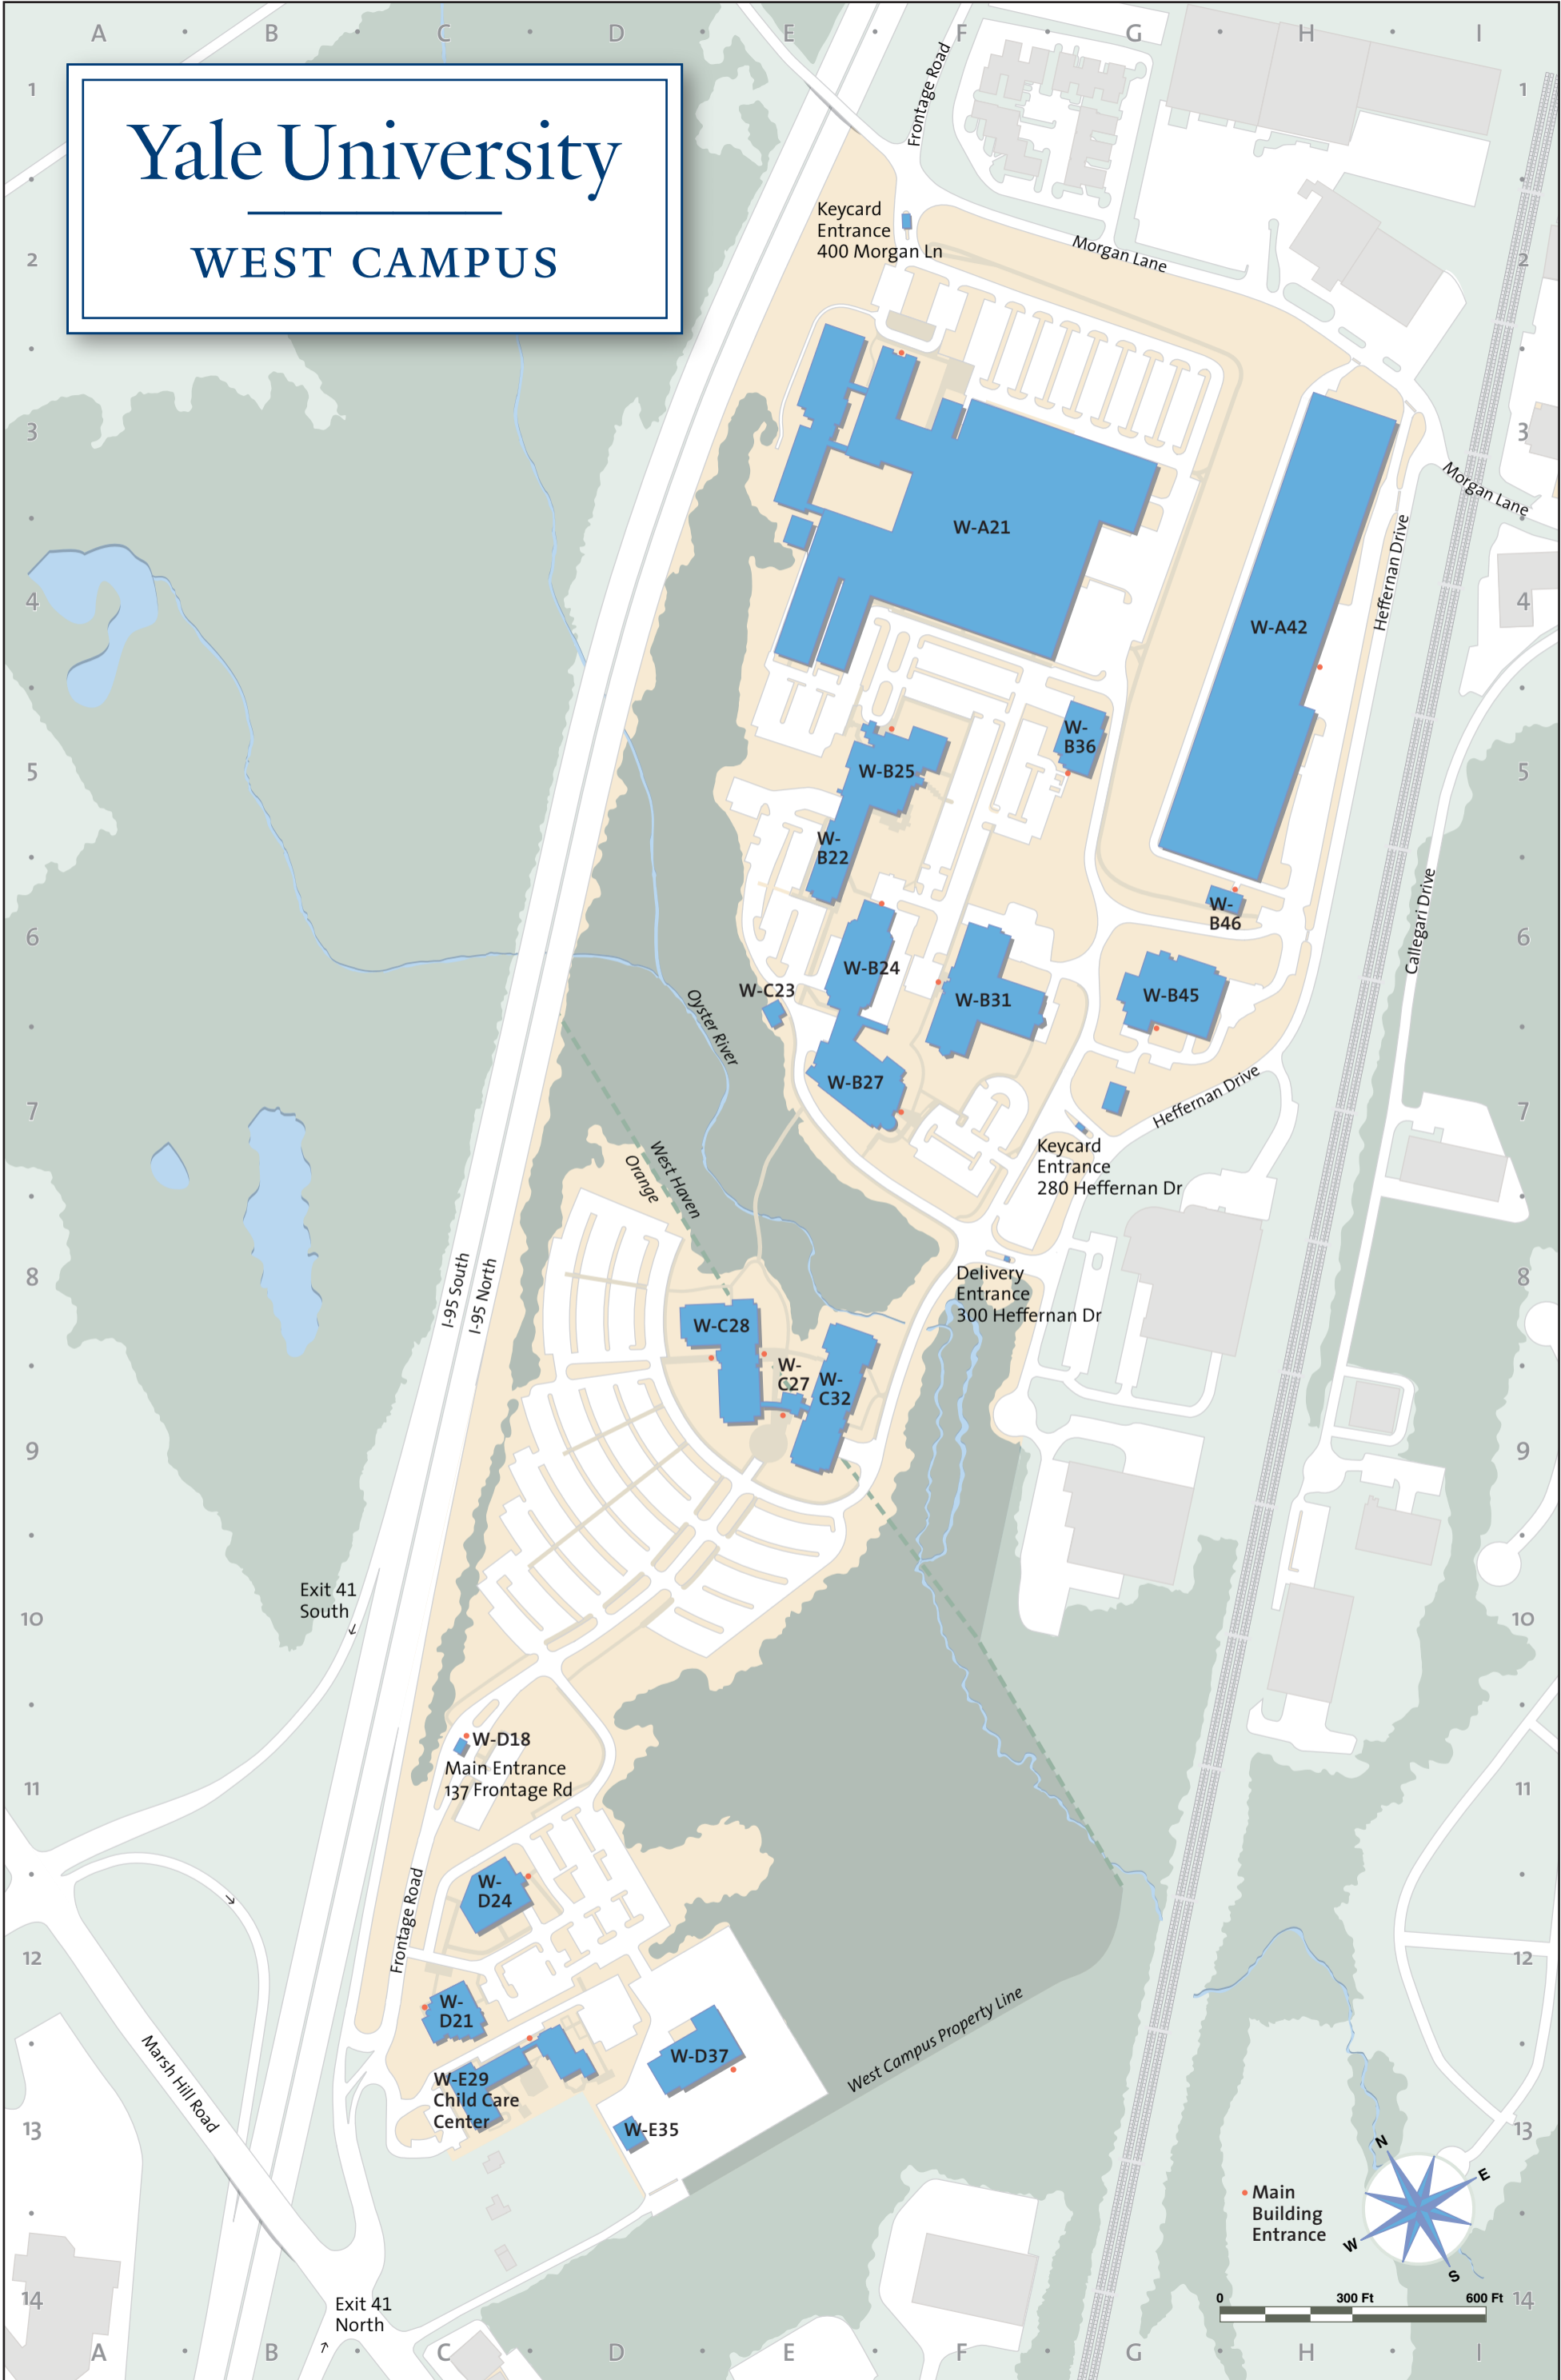

Yale University

WEST CAMPUS

Exit 41 South

Exit 41 North