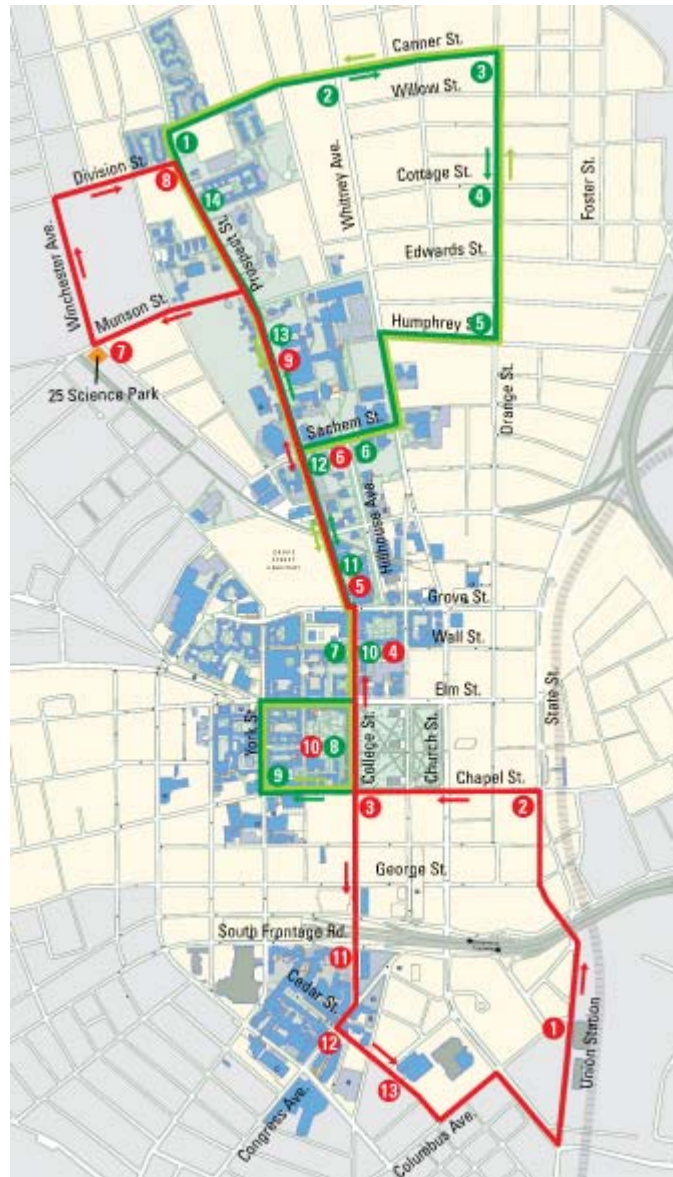

IMPORTANT NOTICE

The University Tax Department will relocate effective November 15, 2008. Our new address is 25 Science Park, 150 Munson Street, 5th Floor. There will be shuttle service to the new location. 25 Science Park is located at stop #7 on the Red Line.

For additional shuttle information and schedules visit the Yale Parking and Transit website at www.yale.edu/parkingandtransit/shuttle/index.html