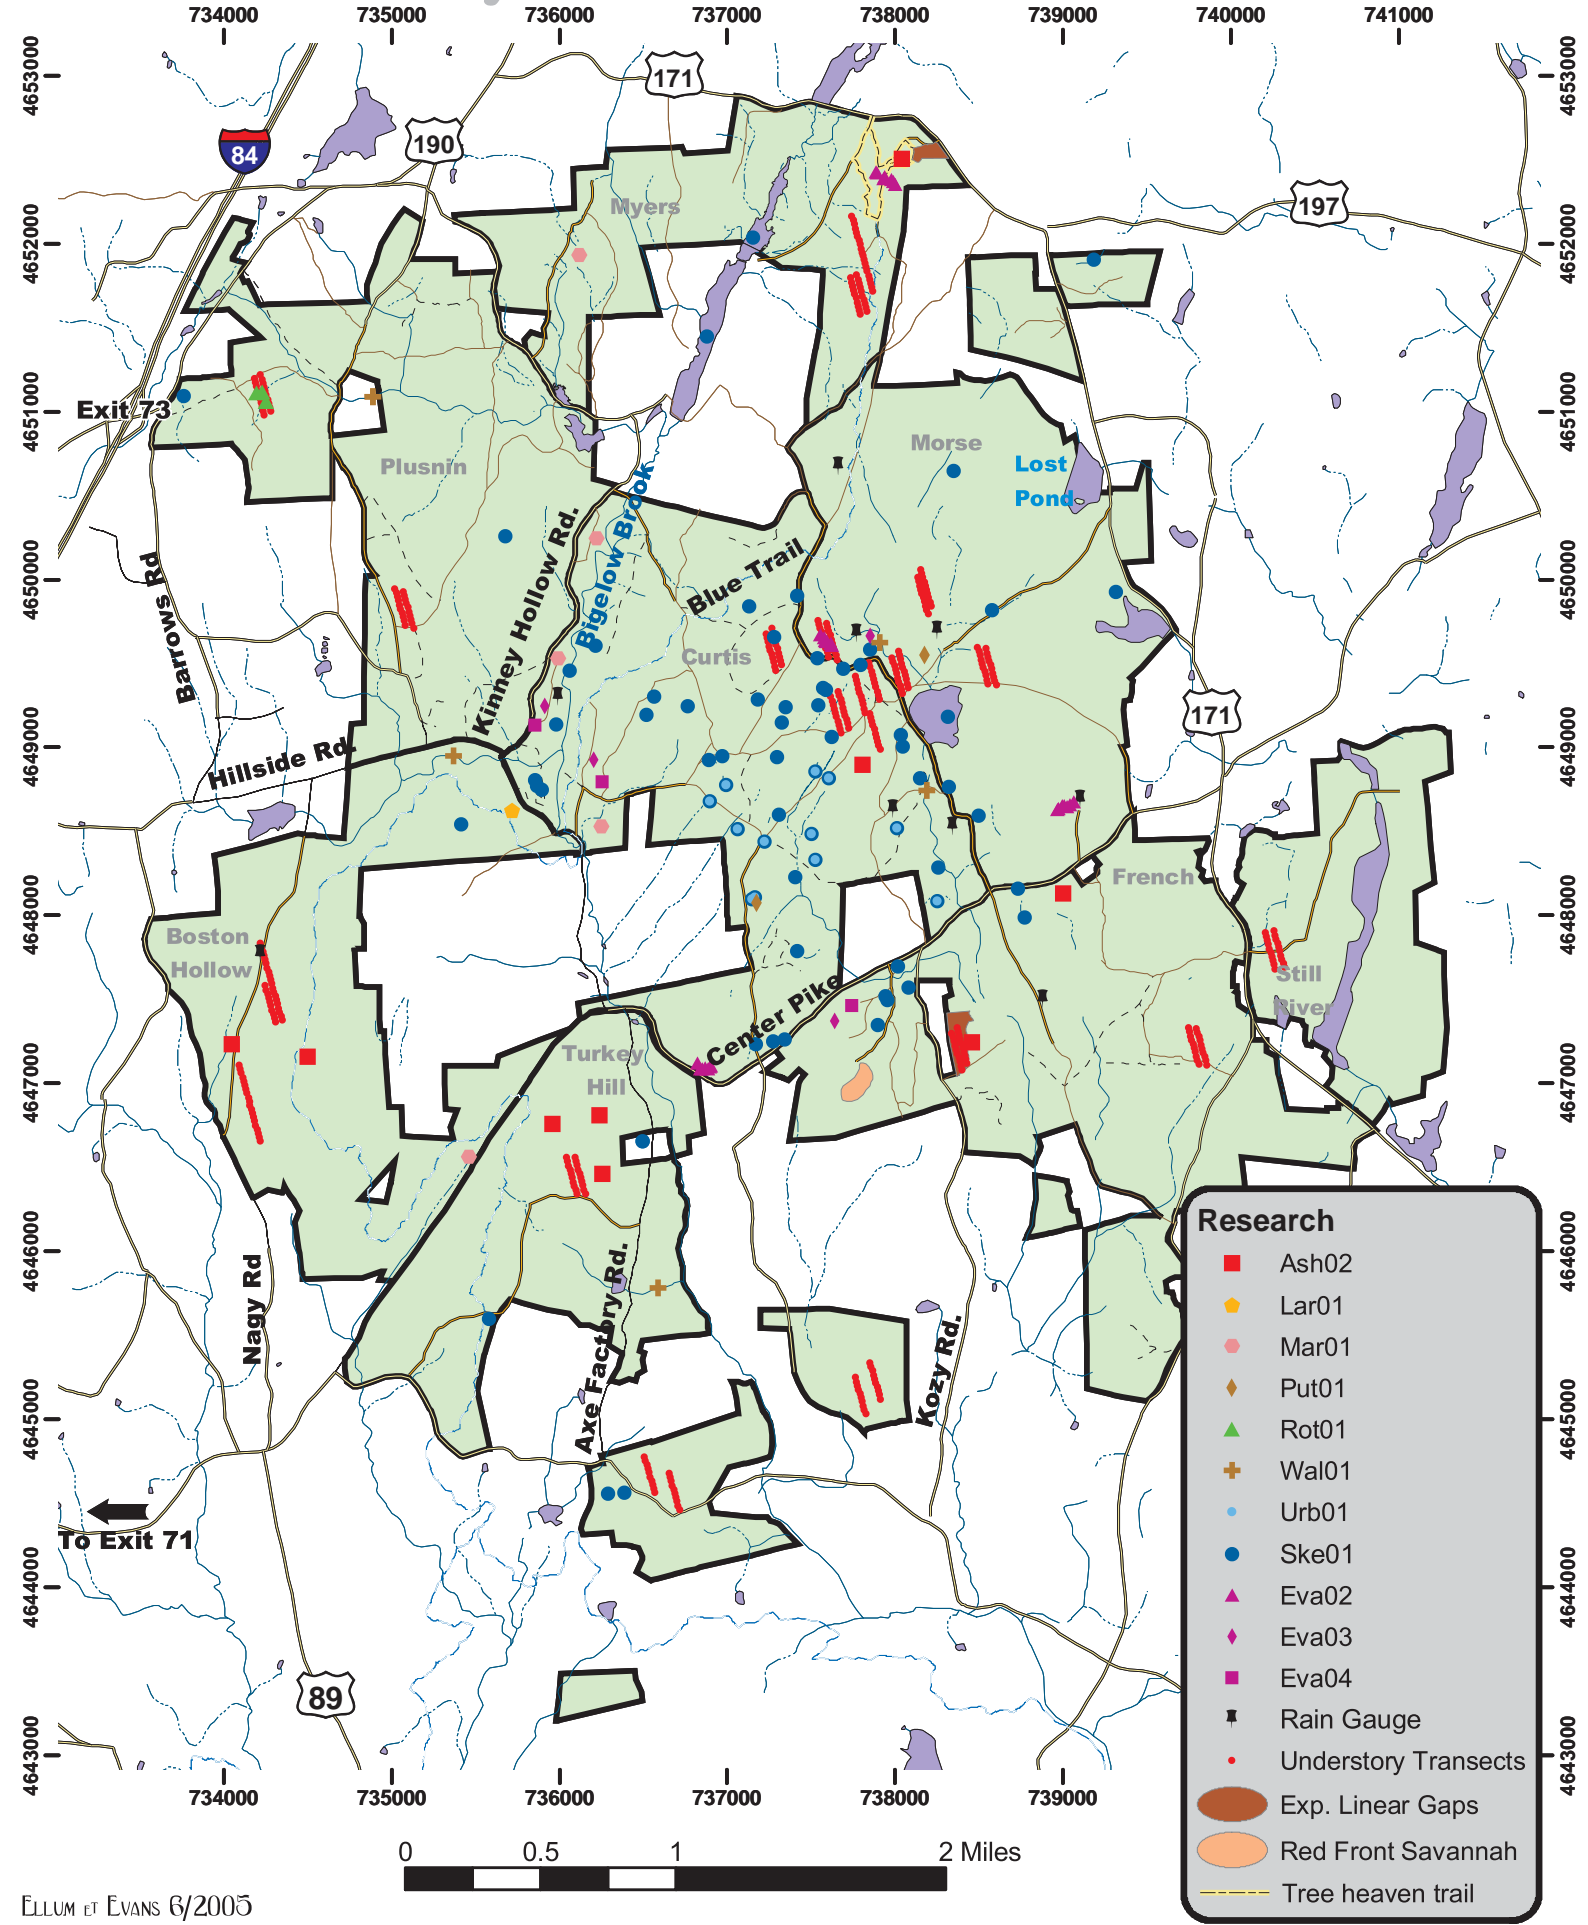

Yale Myers Forest - Research

Research

- Ash02
- Lar01
- Mar01
- ◆ Put01
- ▲ Rot01
- ✚ Wal01
- Urb01
- Ske01
- ▲ Eva02
- ◆ Eva03
- ◆ Eva04
- ✚ Rain Gauge
- Understory Transects
- Exp. Linear Gaps
- Red Front Savannah
- Tree heaven trail