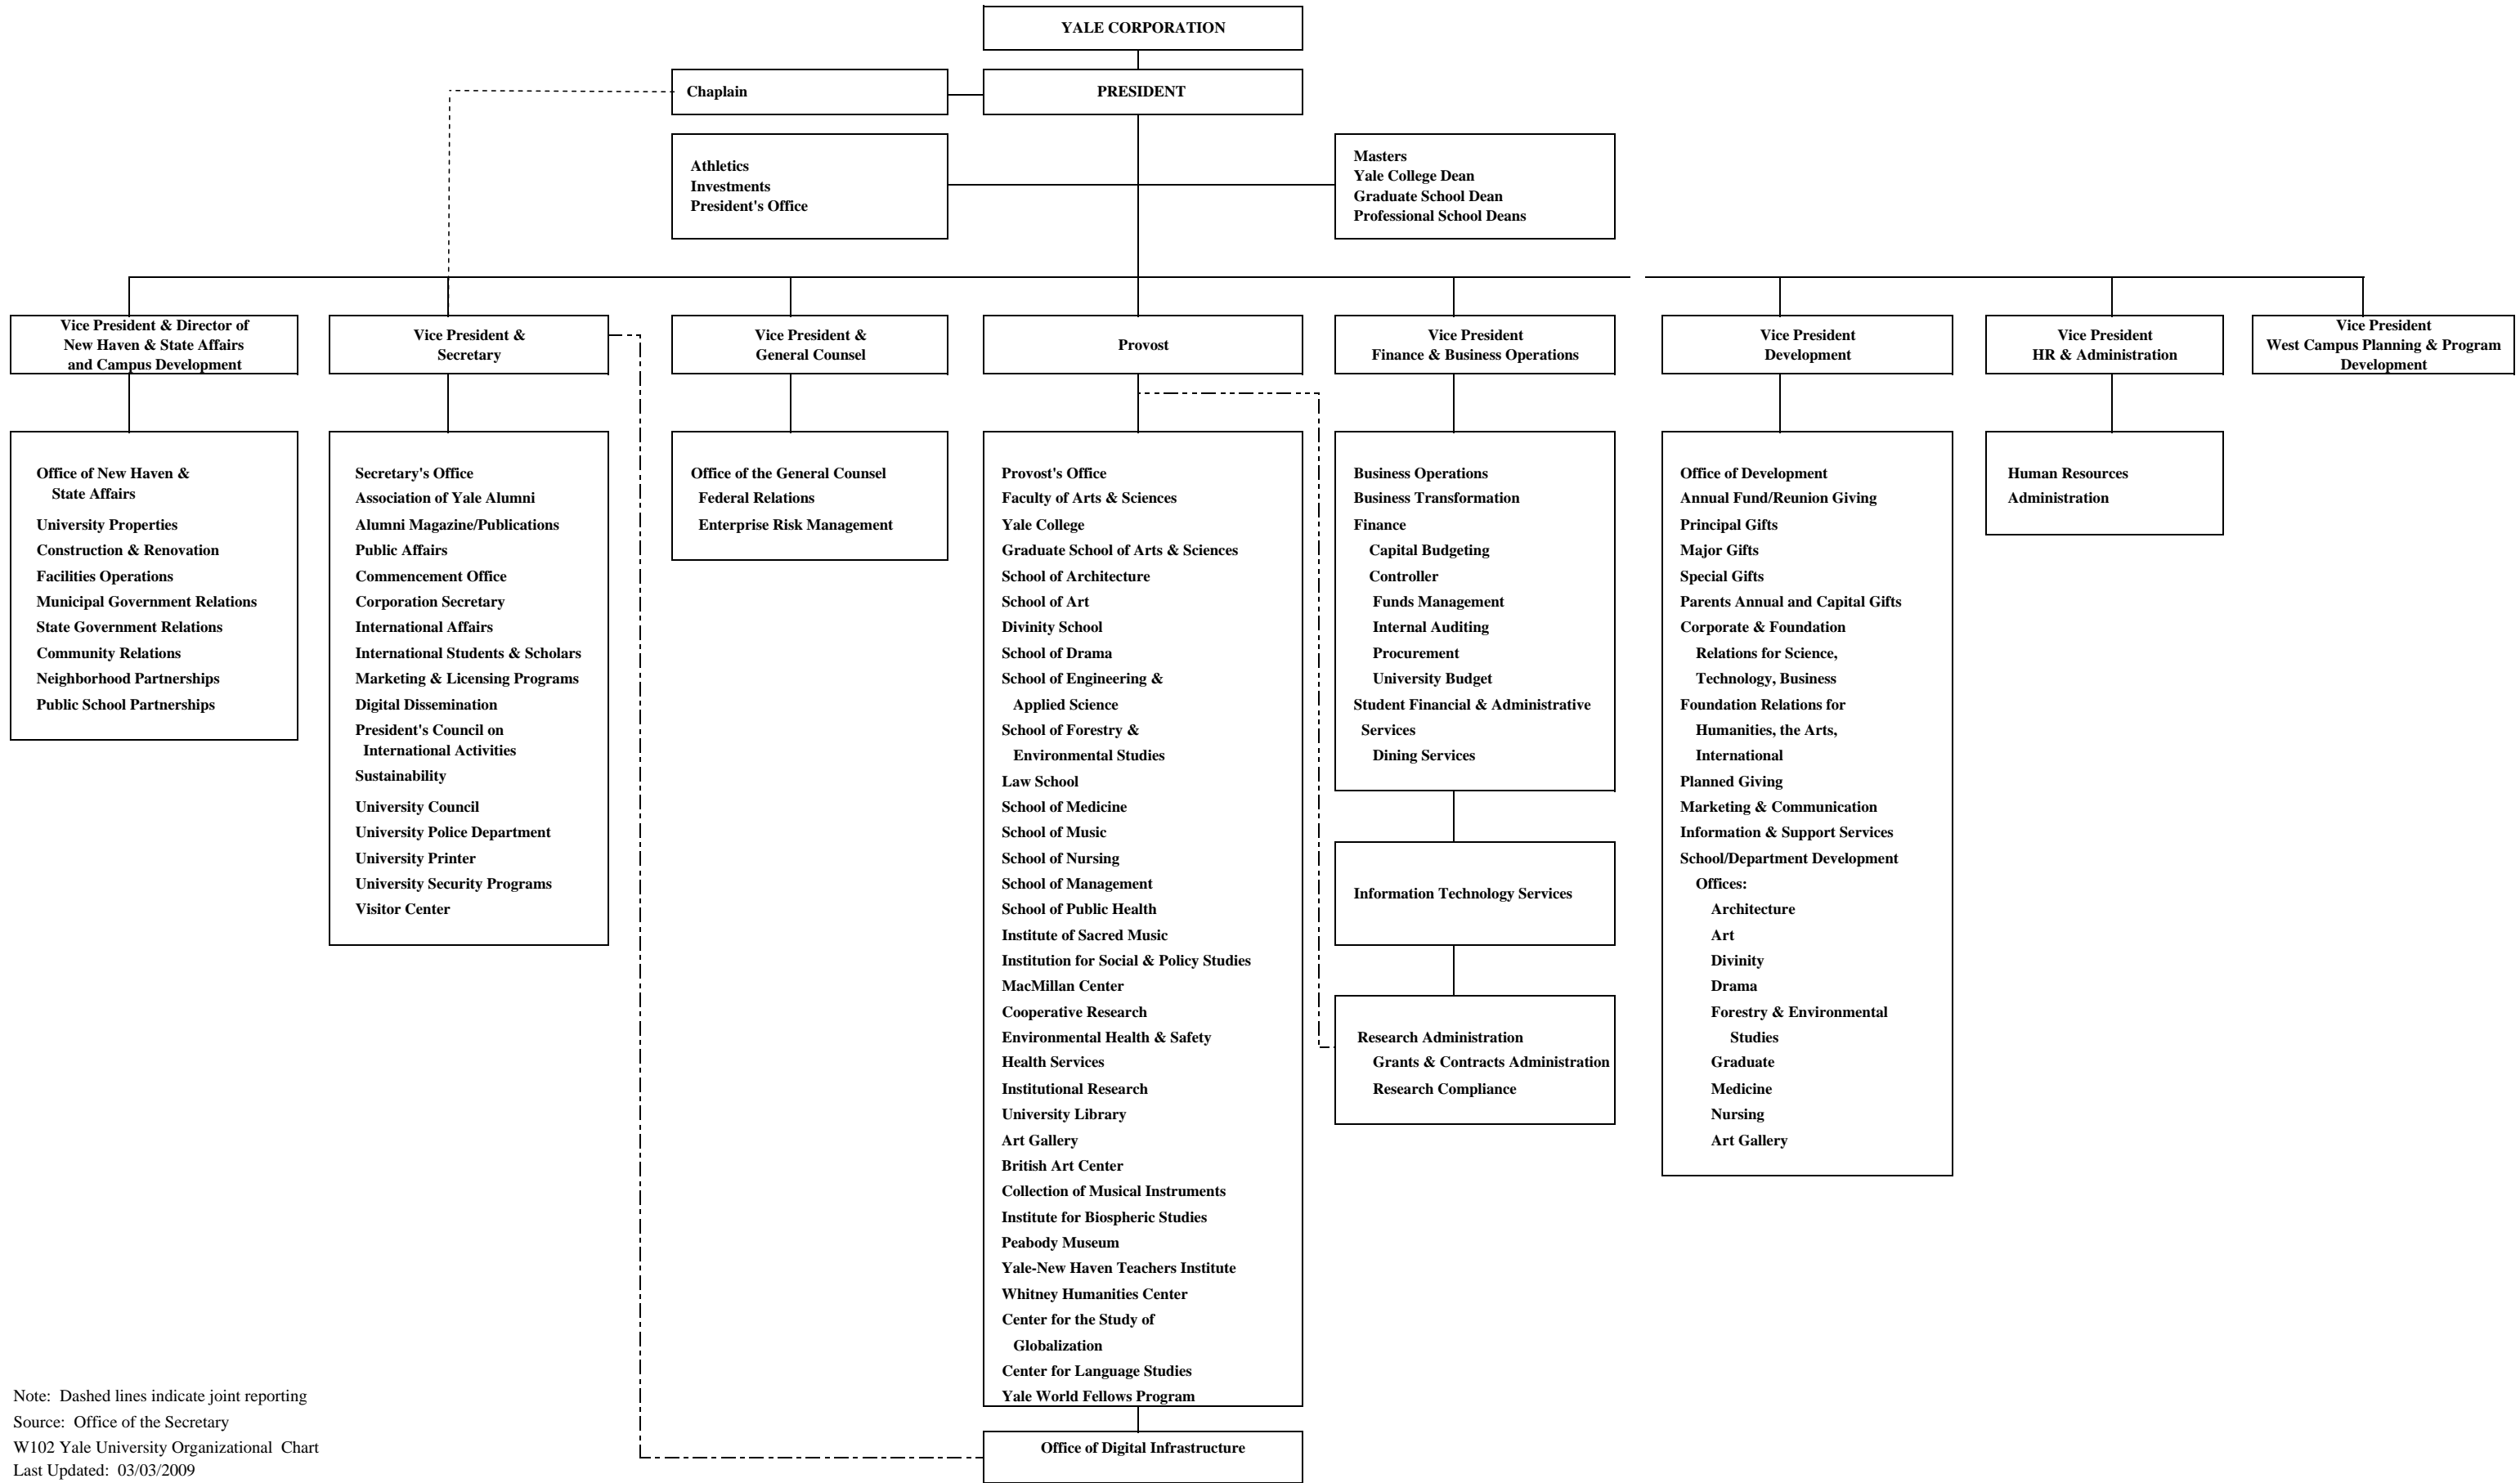

Yale University Organizational Chart

Note: Dashed lines indicate joint reporting
 Source: Office of the Secretary
 W102 Yale University Organizational Chart
 Last Updated: 03/03/2009