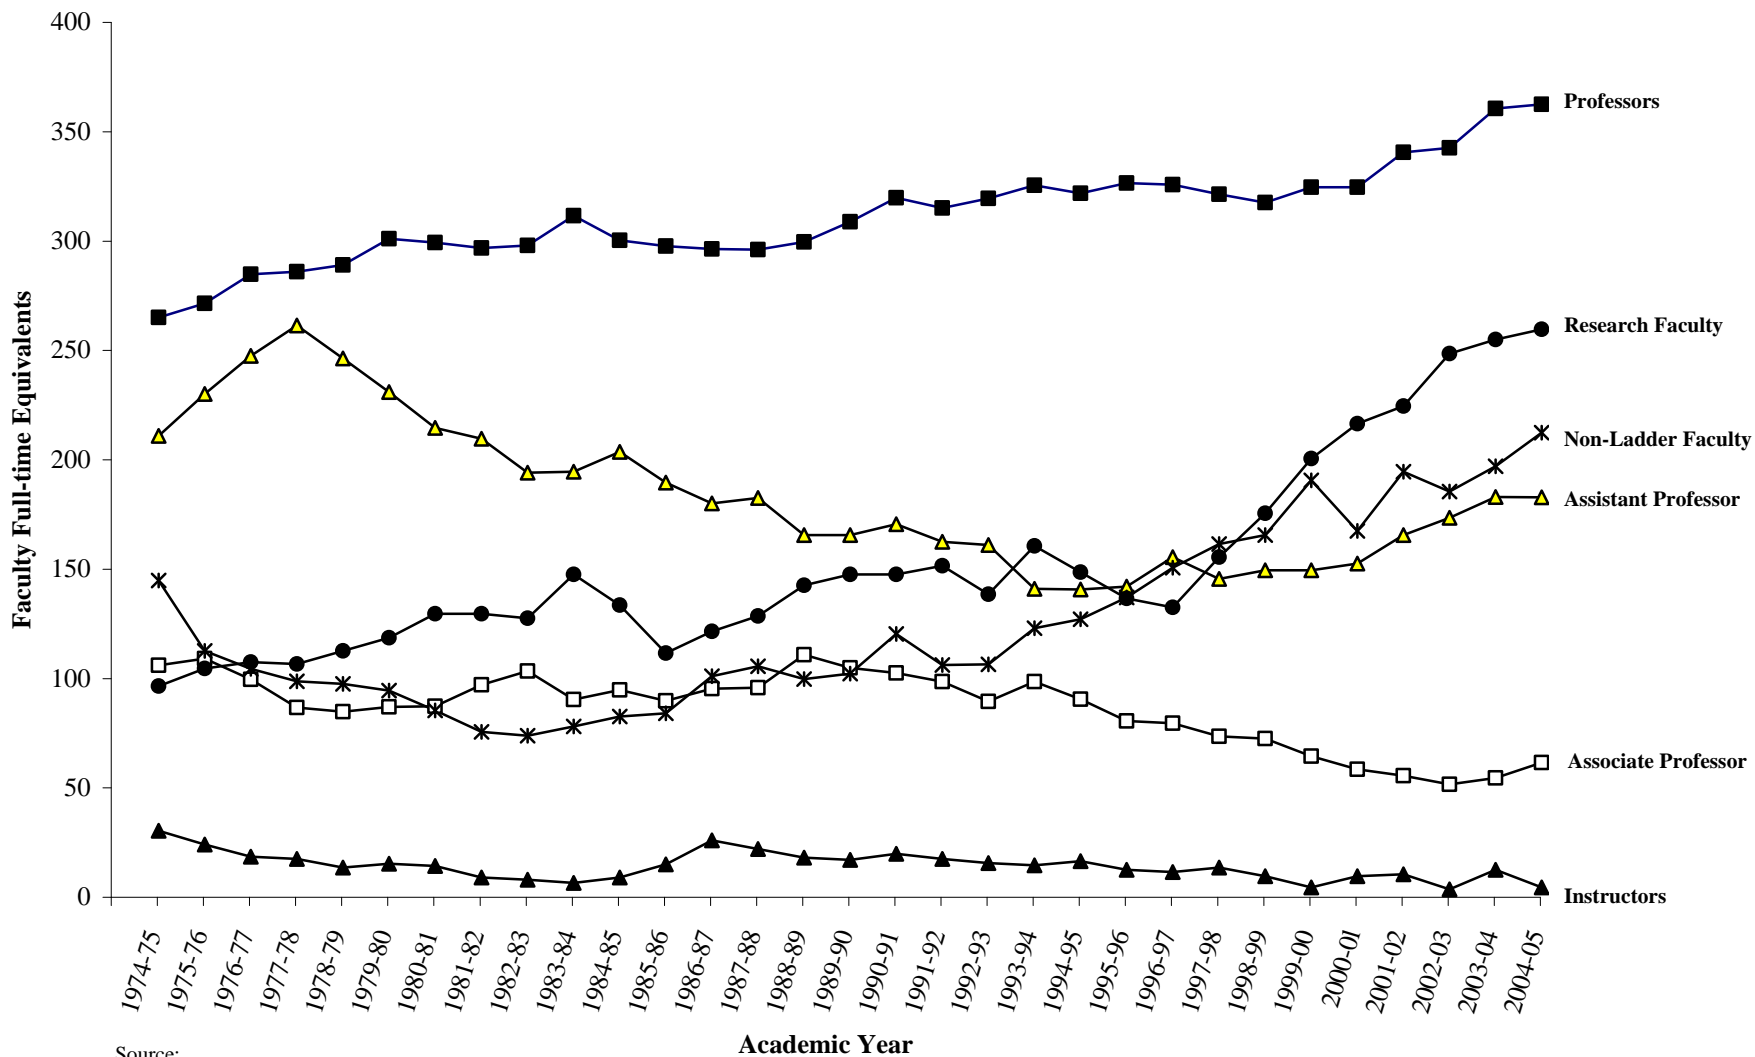

**Yale University
Faculty of Arts and Sciences (Full-time Equivalents)
1975-76 to 2004-05**

Source:
Yale University Office of Human Resources
OIR W059
Faculty (FTE) in FAS by Rank (Figure)
Last updated (01/19/05)