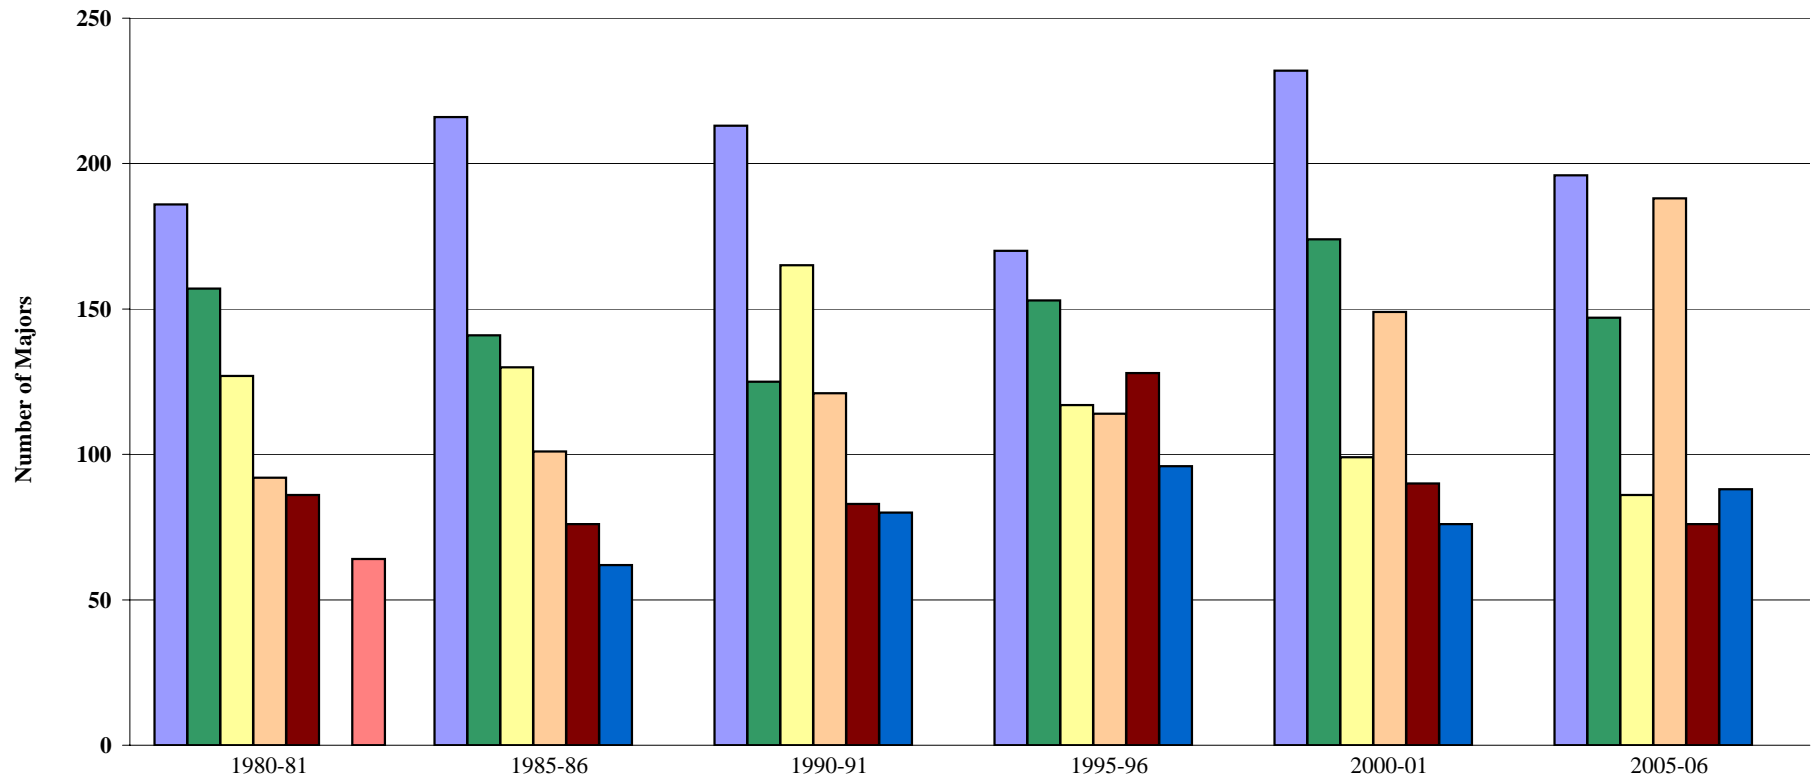

**Yale University
Most Popular Yale College Majors (Seniors Only)**

History	186	216	213	170	232	196
Economics	157	141	125	153	174	147
English	127	130	165	117	99	86
Political Science	92	101	121	114	149	188
Biology*	86	76	83	128	90	76
Psychology		62	80	96	76	88
American Studies	64					
These Majors as a % of All Senior Majors	51%	52%	55%	52%	54%	55%

*In 2000-01, the Biology major was Molecular, Cellular and Developmental Biology.

Source:
Office of Institutional Research; FAS Registrar prior to 2000-01