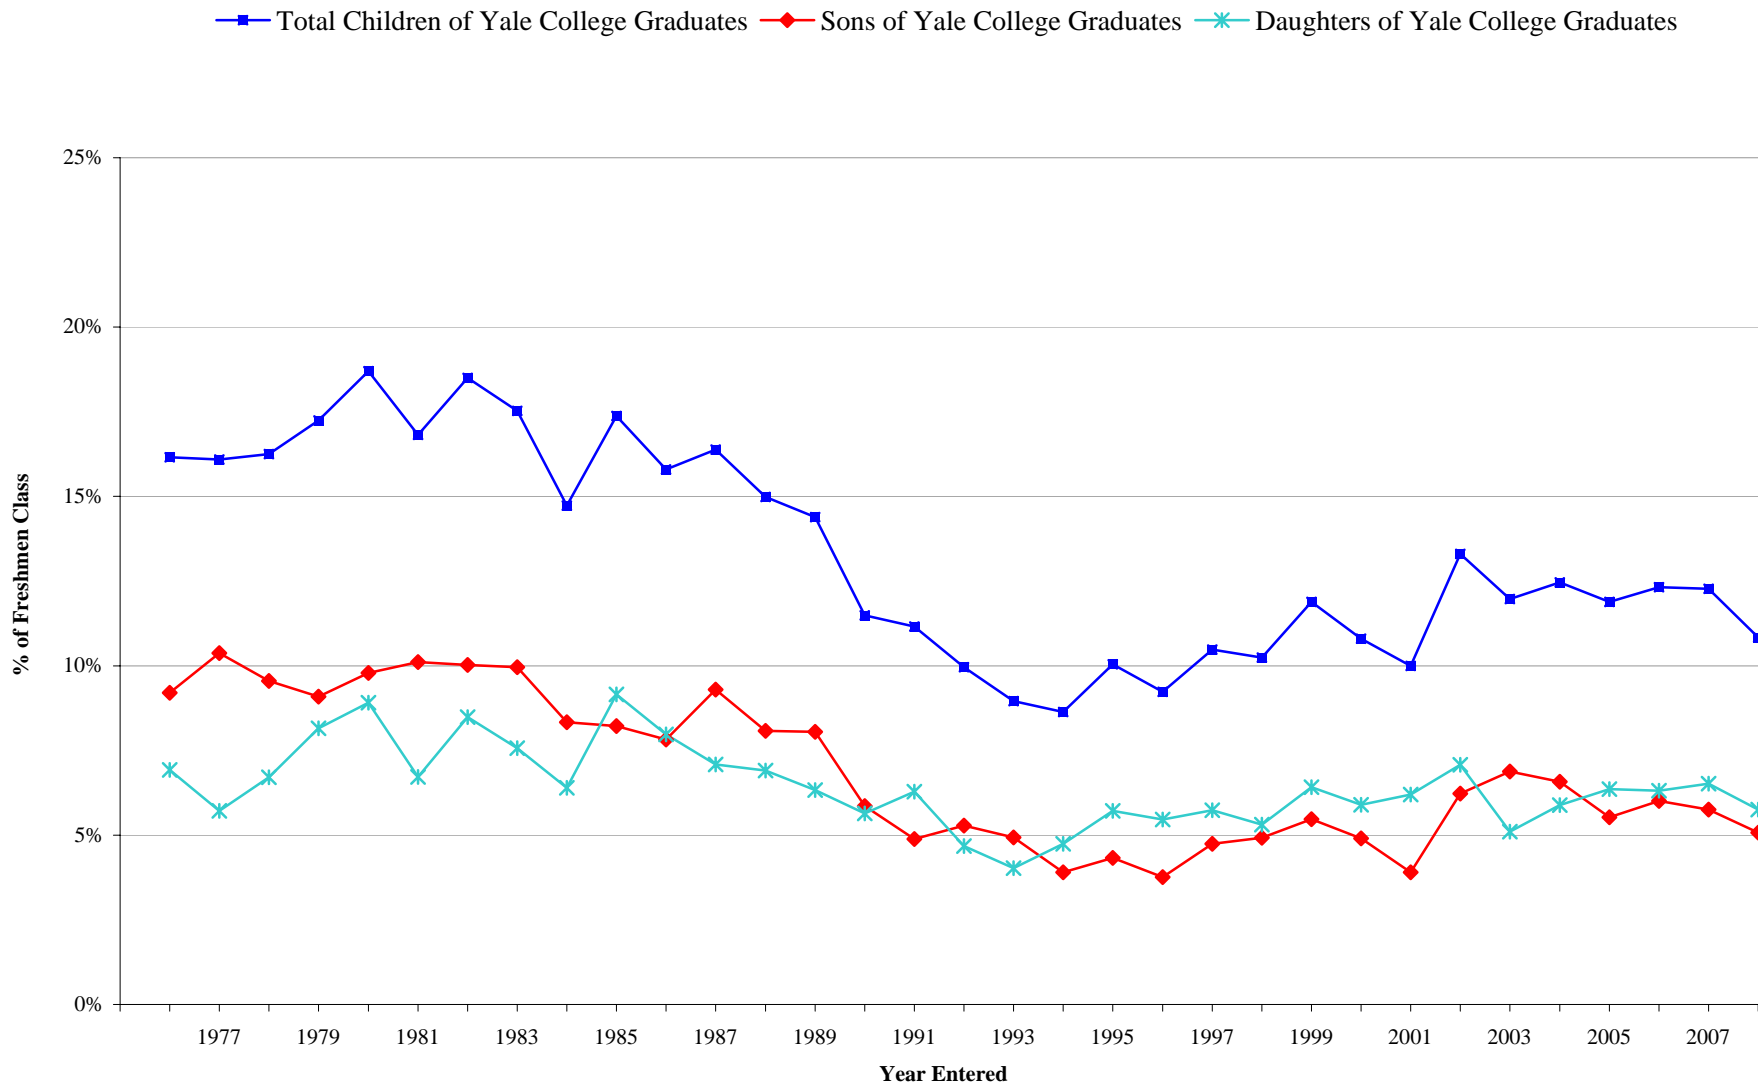

Yale University
**Yale College Freshmen with Yale College Alumni Parents
as a % of Class Enrollment
1976 - 2008**

Source:
Office of Undergraduate Admissions

OIR W031
Freshmen with Alumni Parents (Figure)
Last updated (11/26/08)