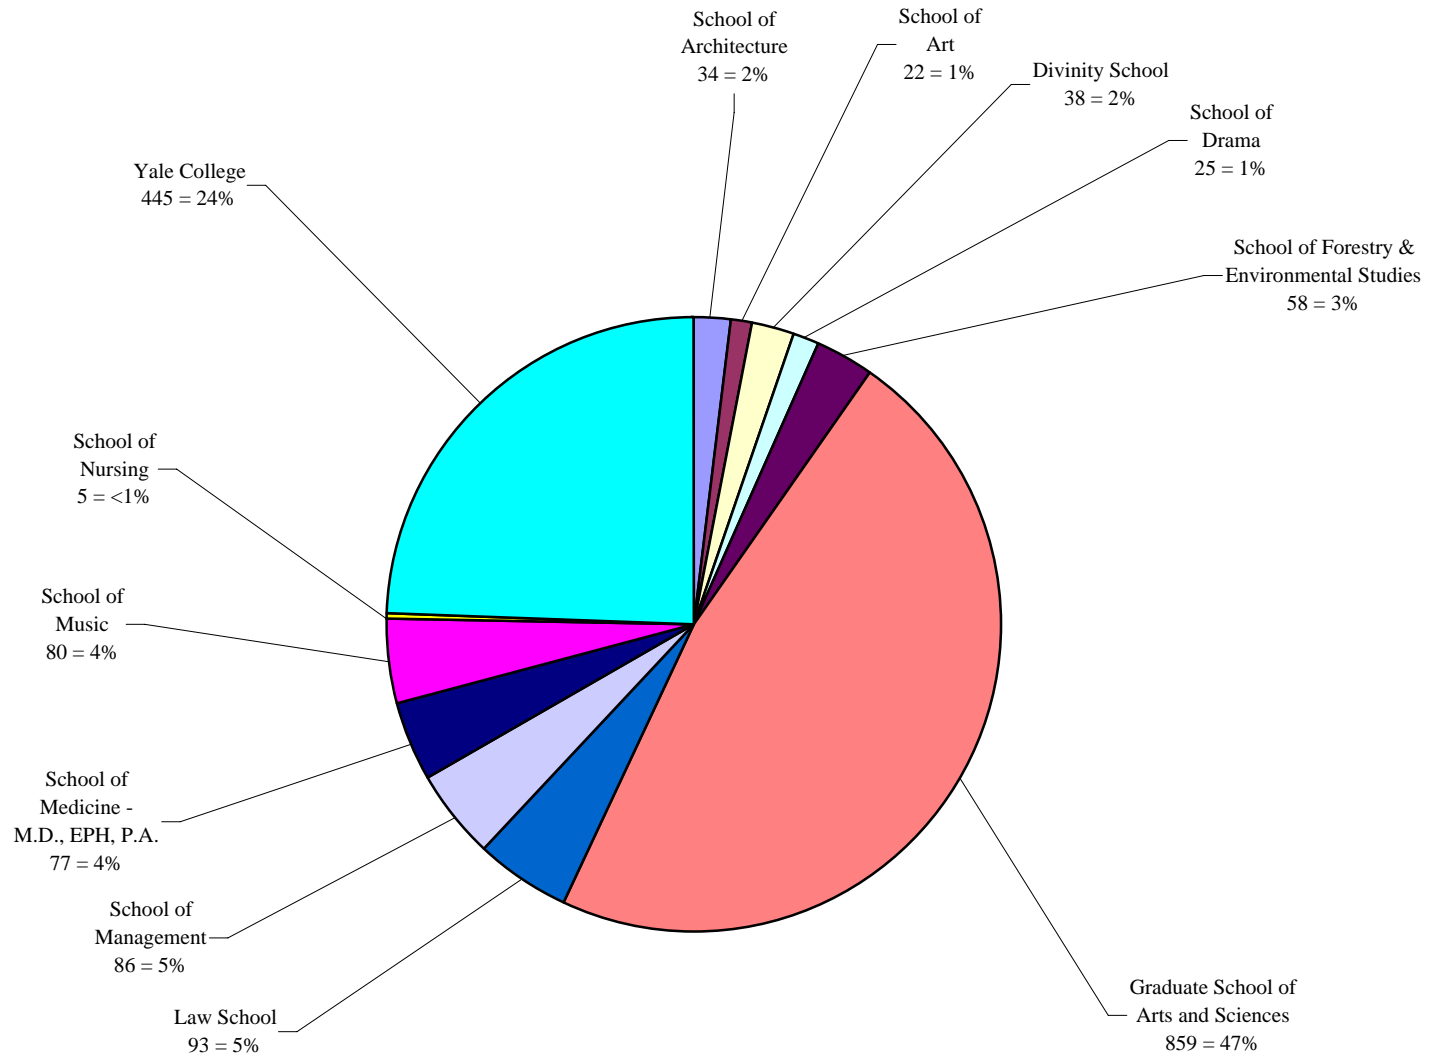

**Yale University  
International Student Enrollment  
Fall 2007**

**International Student Enrollment by School as a Percentage of Total International Enrollment**

Source: Office of Institutional Research  
W019  
International Enrollment by Yale School (Figure)  
Last updated (11/07/07)