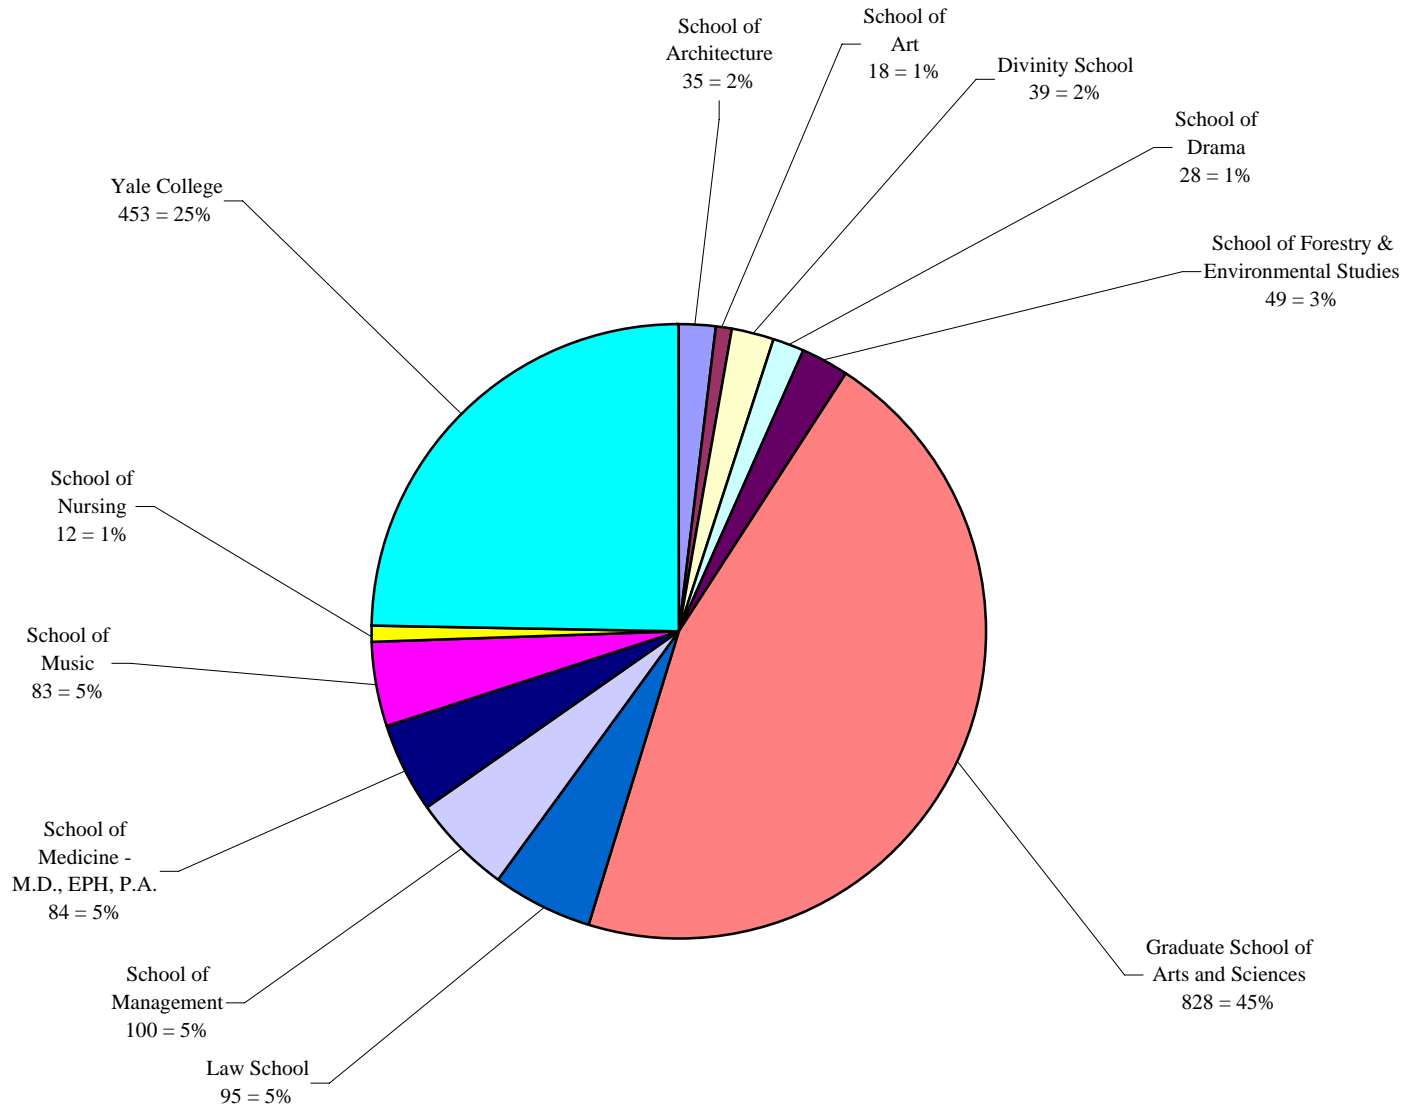

**Yale University
International Student Enrollment
Fall 2008**

International Student Enrollment by School as a Percentage of Total International Enrollment

Source: Office of Institutional Research
W019
International Enrollment by Yale School (Figure)
Last updated (11/26/08)