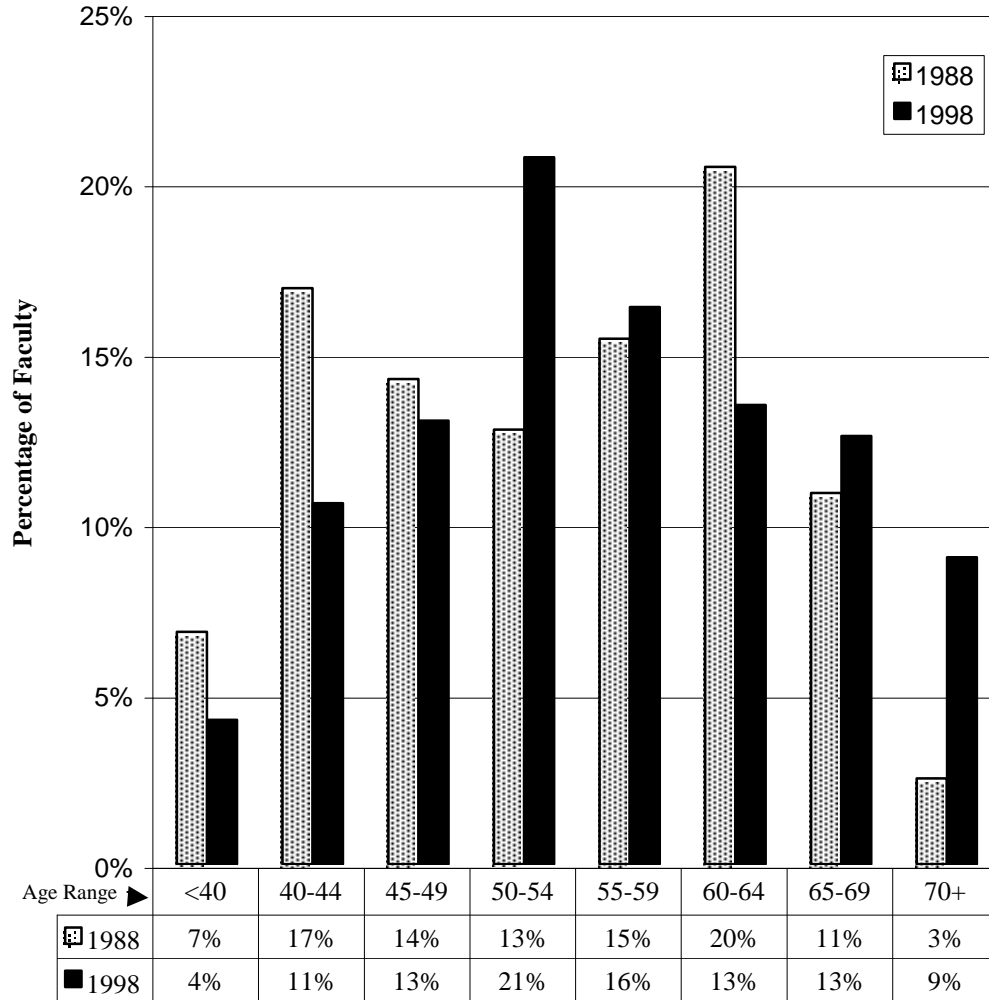

Yale University
Age Distribution of Tenured Faculty, FAS: 1988 and 1998

Note:

Tenured faculty includes all Professors and tenured Associate Professors.

Source:

Yale University Office of Institutional Research.