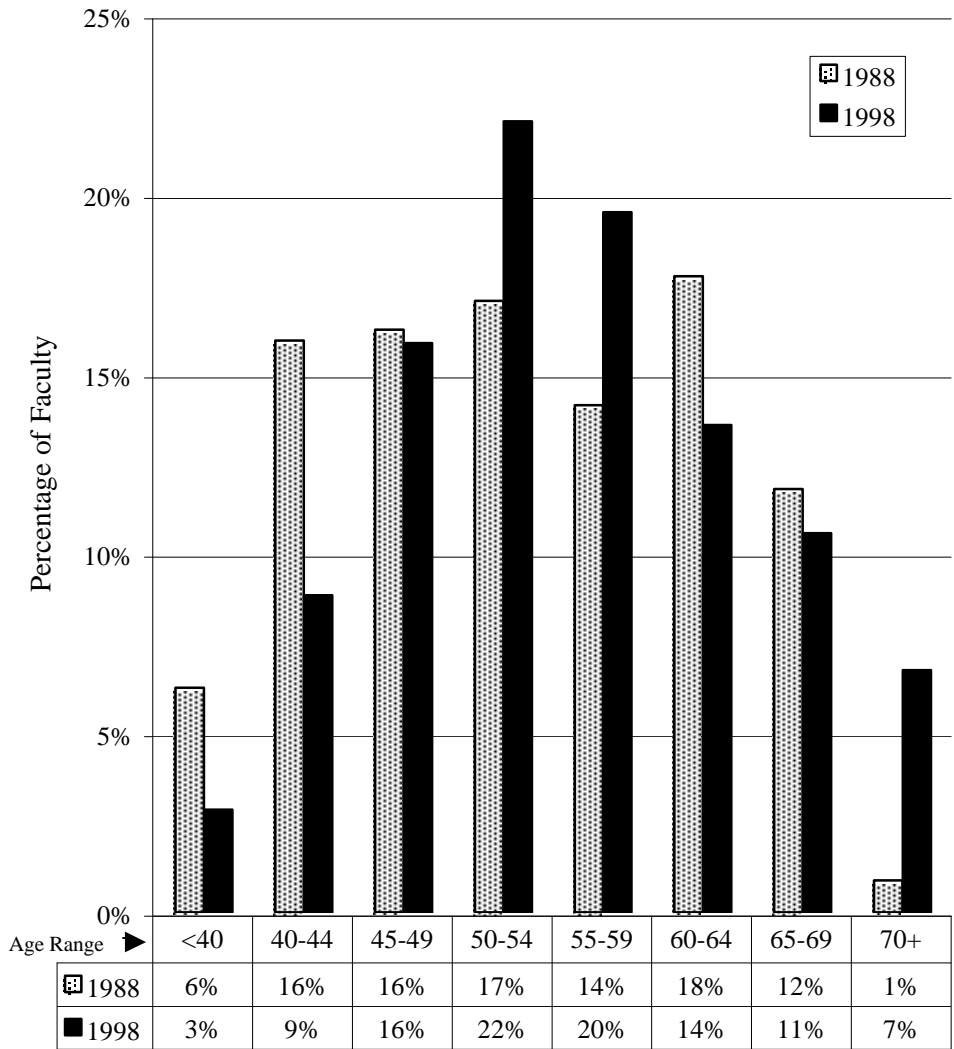

Yale University
Age Distribution of Tenured Faculty, University-Wide: 1988 and 1998

Note:
 Tenured faculty includes all Professors and tenured Associate Professors.

Source:
 Yale University Office of Institutional Research.
 Tenured faculty includes all Professors and tenured Associate Professors.