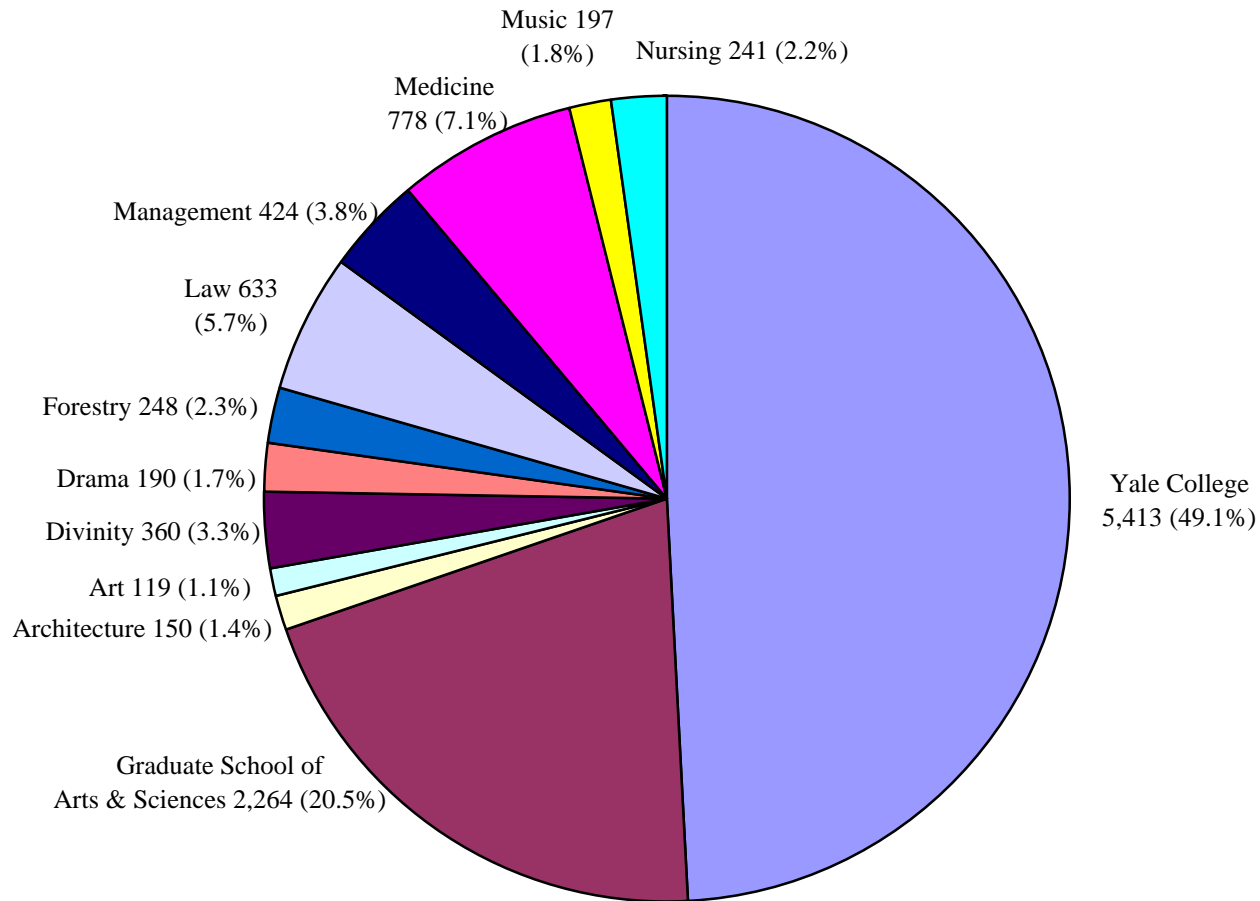

**Yale University
Student Enrollment -- Headcounts (% of Total Enrollment), Fall 1999**

Note:

Figures for Yale College and the Graduate School include special non-degree students, and for that reason differ from other figures in this document. Also, the Graduate School of Arts and Sciences includes Ph.D. programs involving faculty in the Schools of Medicine, Management, and Forestry & Environmental Studies.

Source:

Yale University Office of Institutional Research
University Office of Institutional Research (10/25/00)

Figure A-3