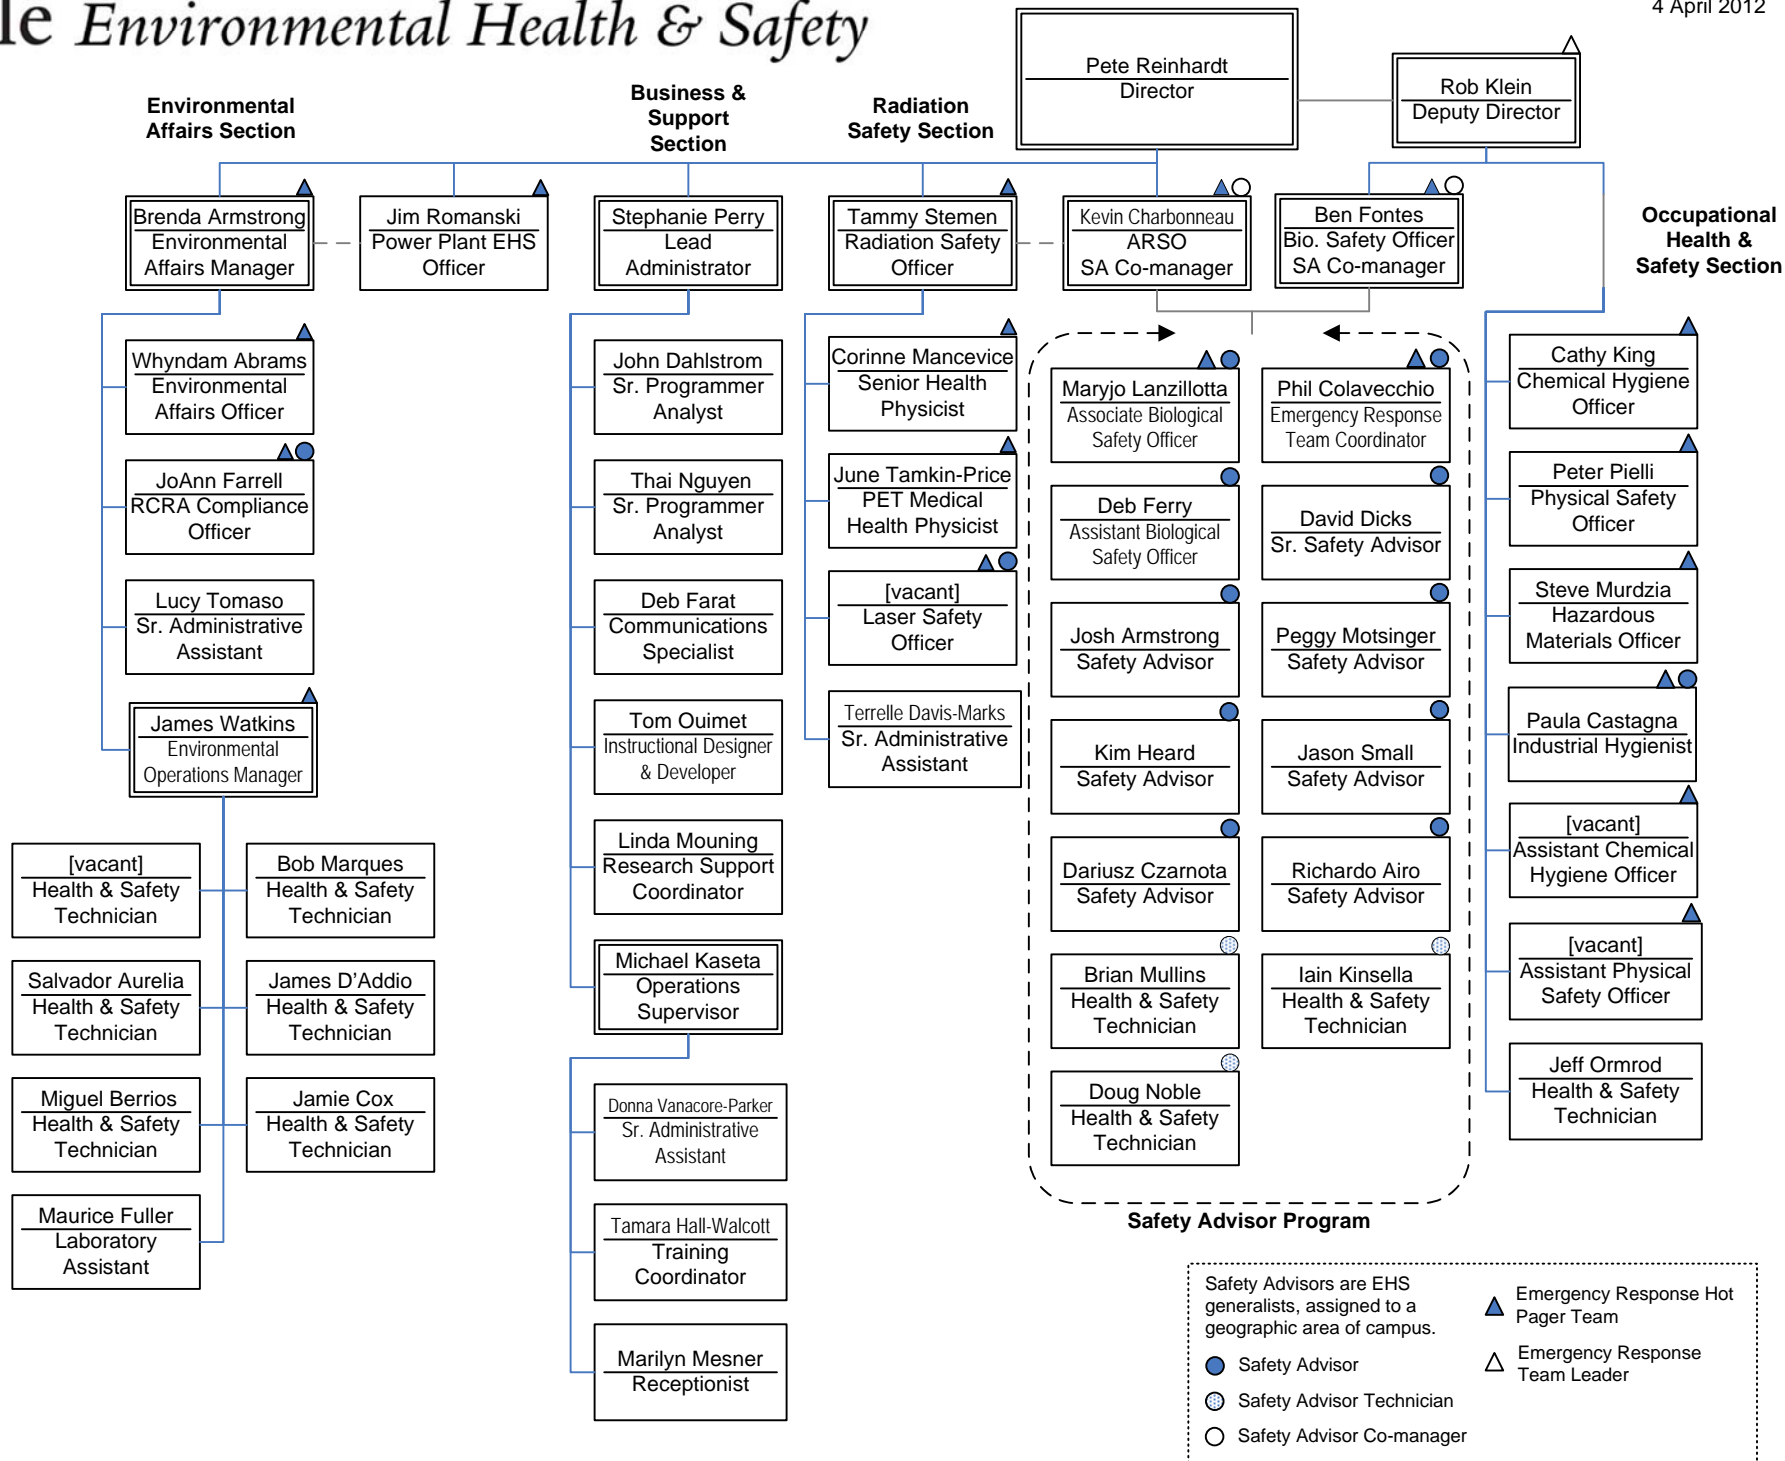

Yale Environmental Health & Safety

4 April 2012

Safety Advisors are EHS generalists, assigned to a geographic area of campus.

- ▲ Emergency Response Hot Pager Team
- △ Emergency Response Team Leader
- Safety Advisor
- ⊙ Safety Advisor Technician
- Safety Advisor Co-manager