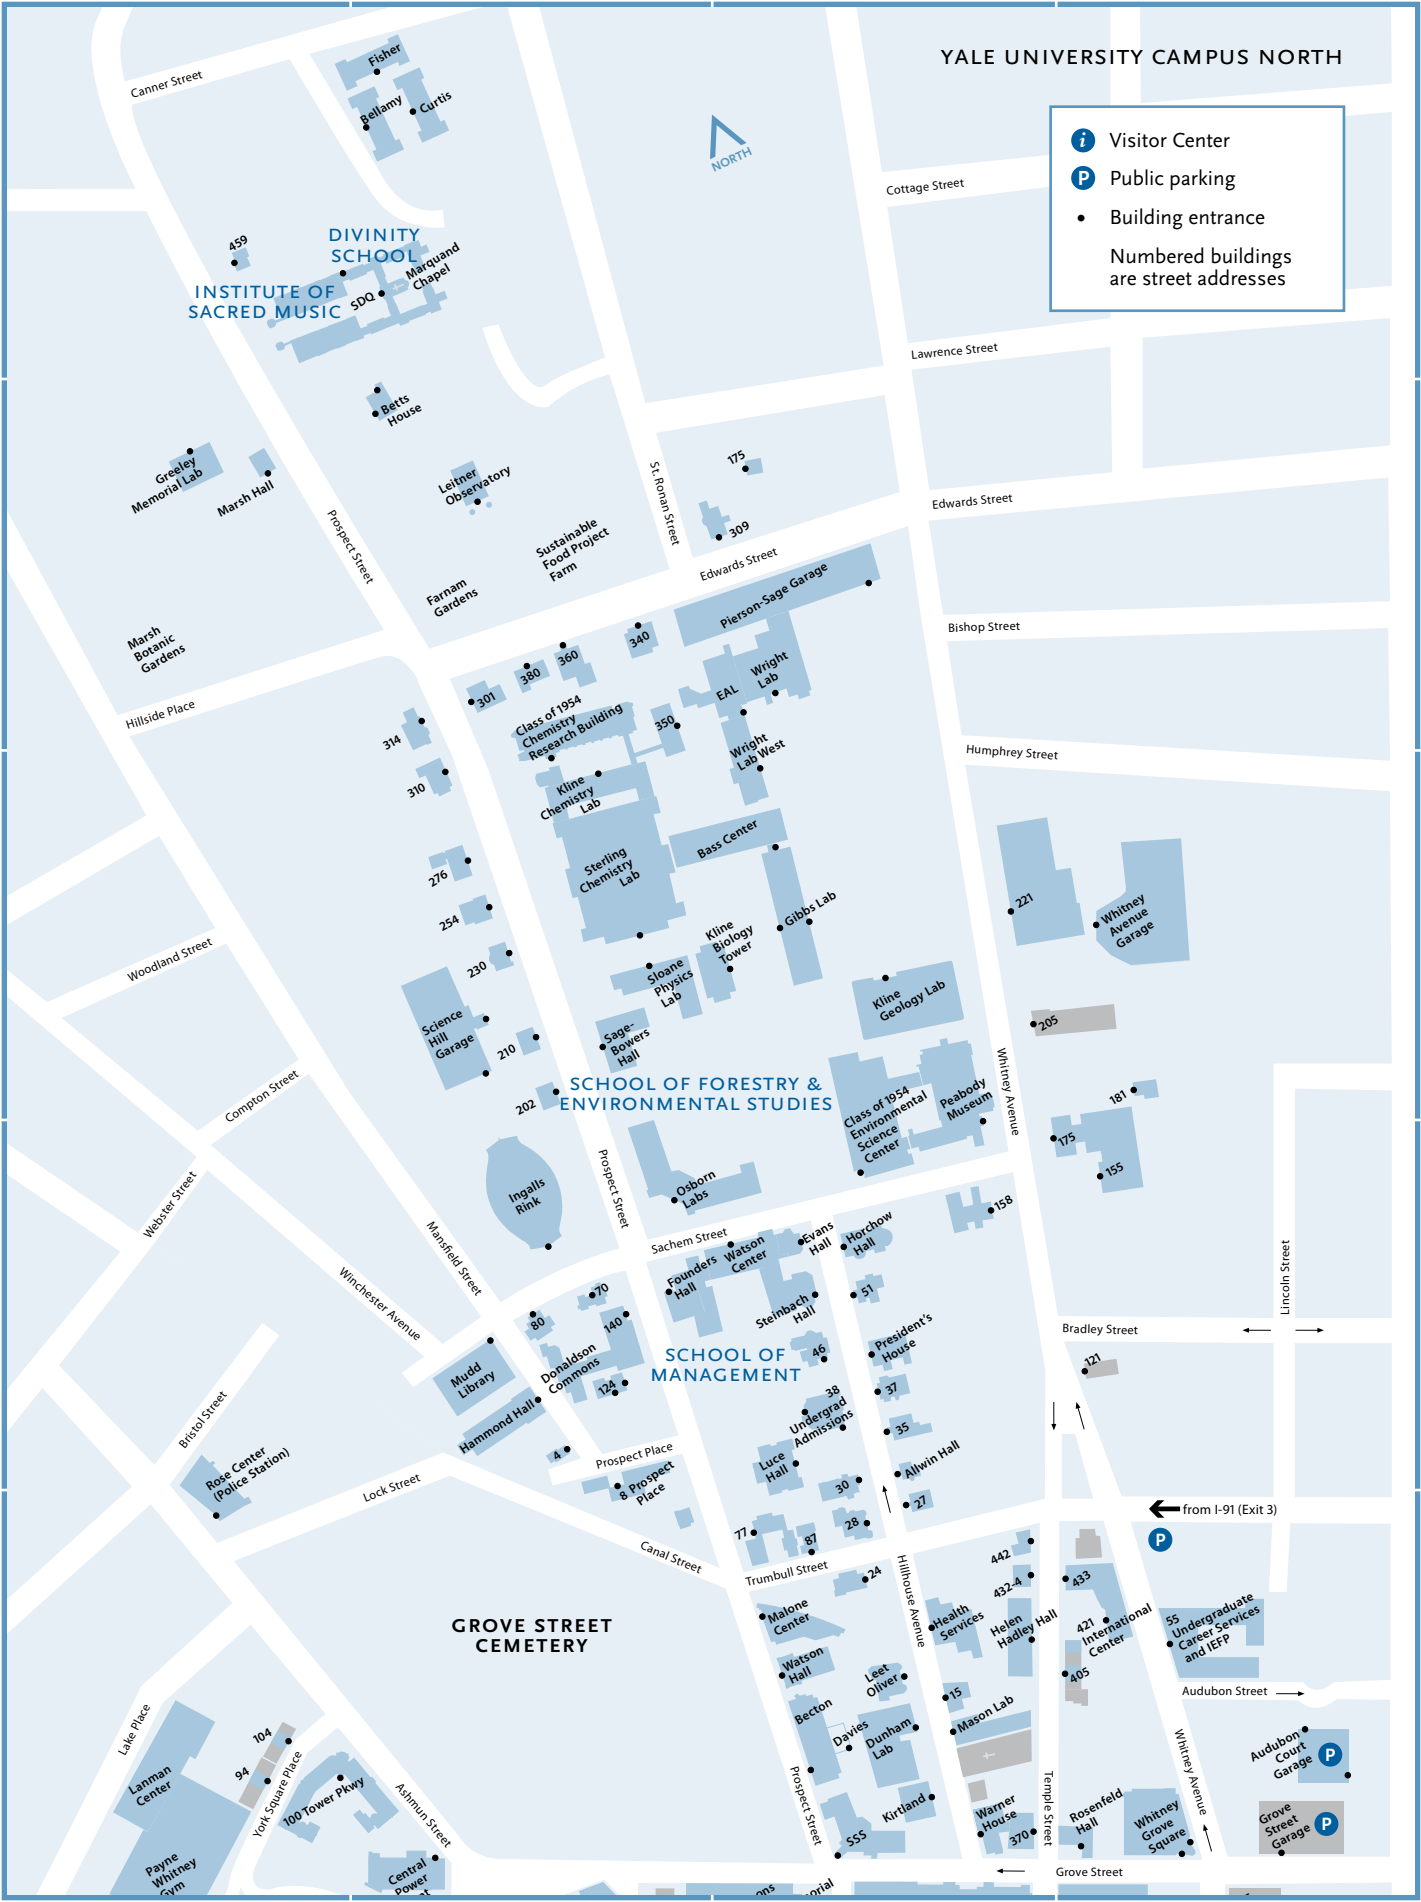

YALE UNIVERSITY CAMPUS NORTH

- Visitor Center
- Public parking
- Building entrance

Numbered buildings are street addresses

DIVINITY SCHOOL
INSTITUTE OF SACRED MUSIC

SCHOOL OF FORESTRY & ENVIRONMENTAL STUDIES

SCHOOL OF MANAGEMENT

GROVE STREET CEMETERY

from I-91 (Exit 3)

Audubon Street

Grove Street