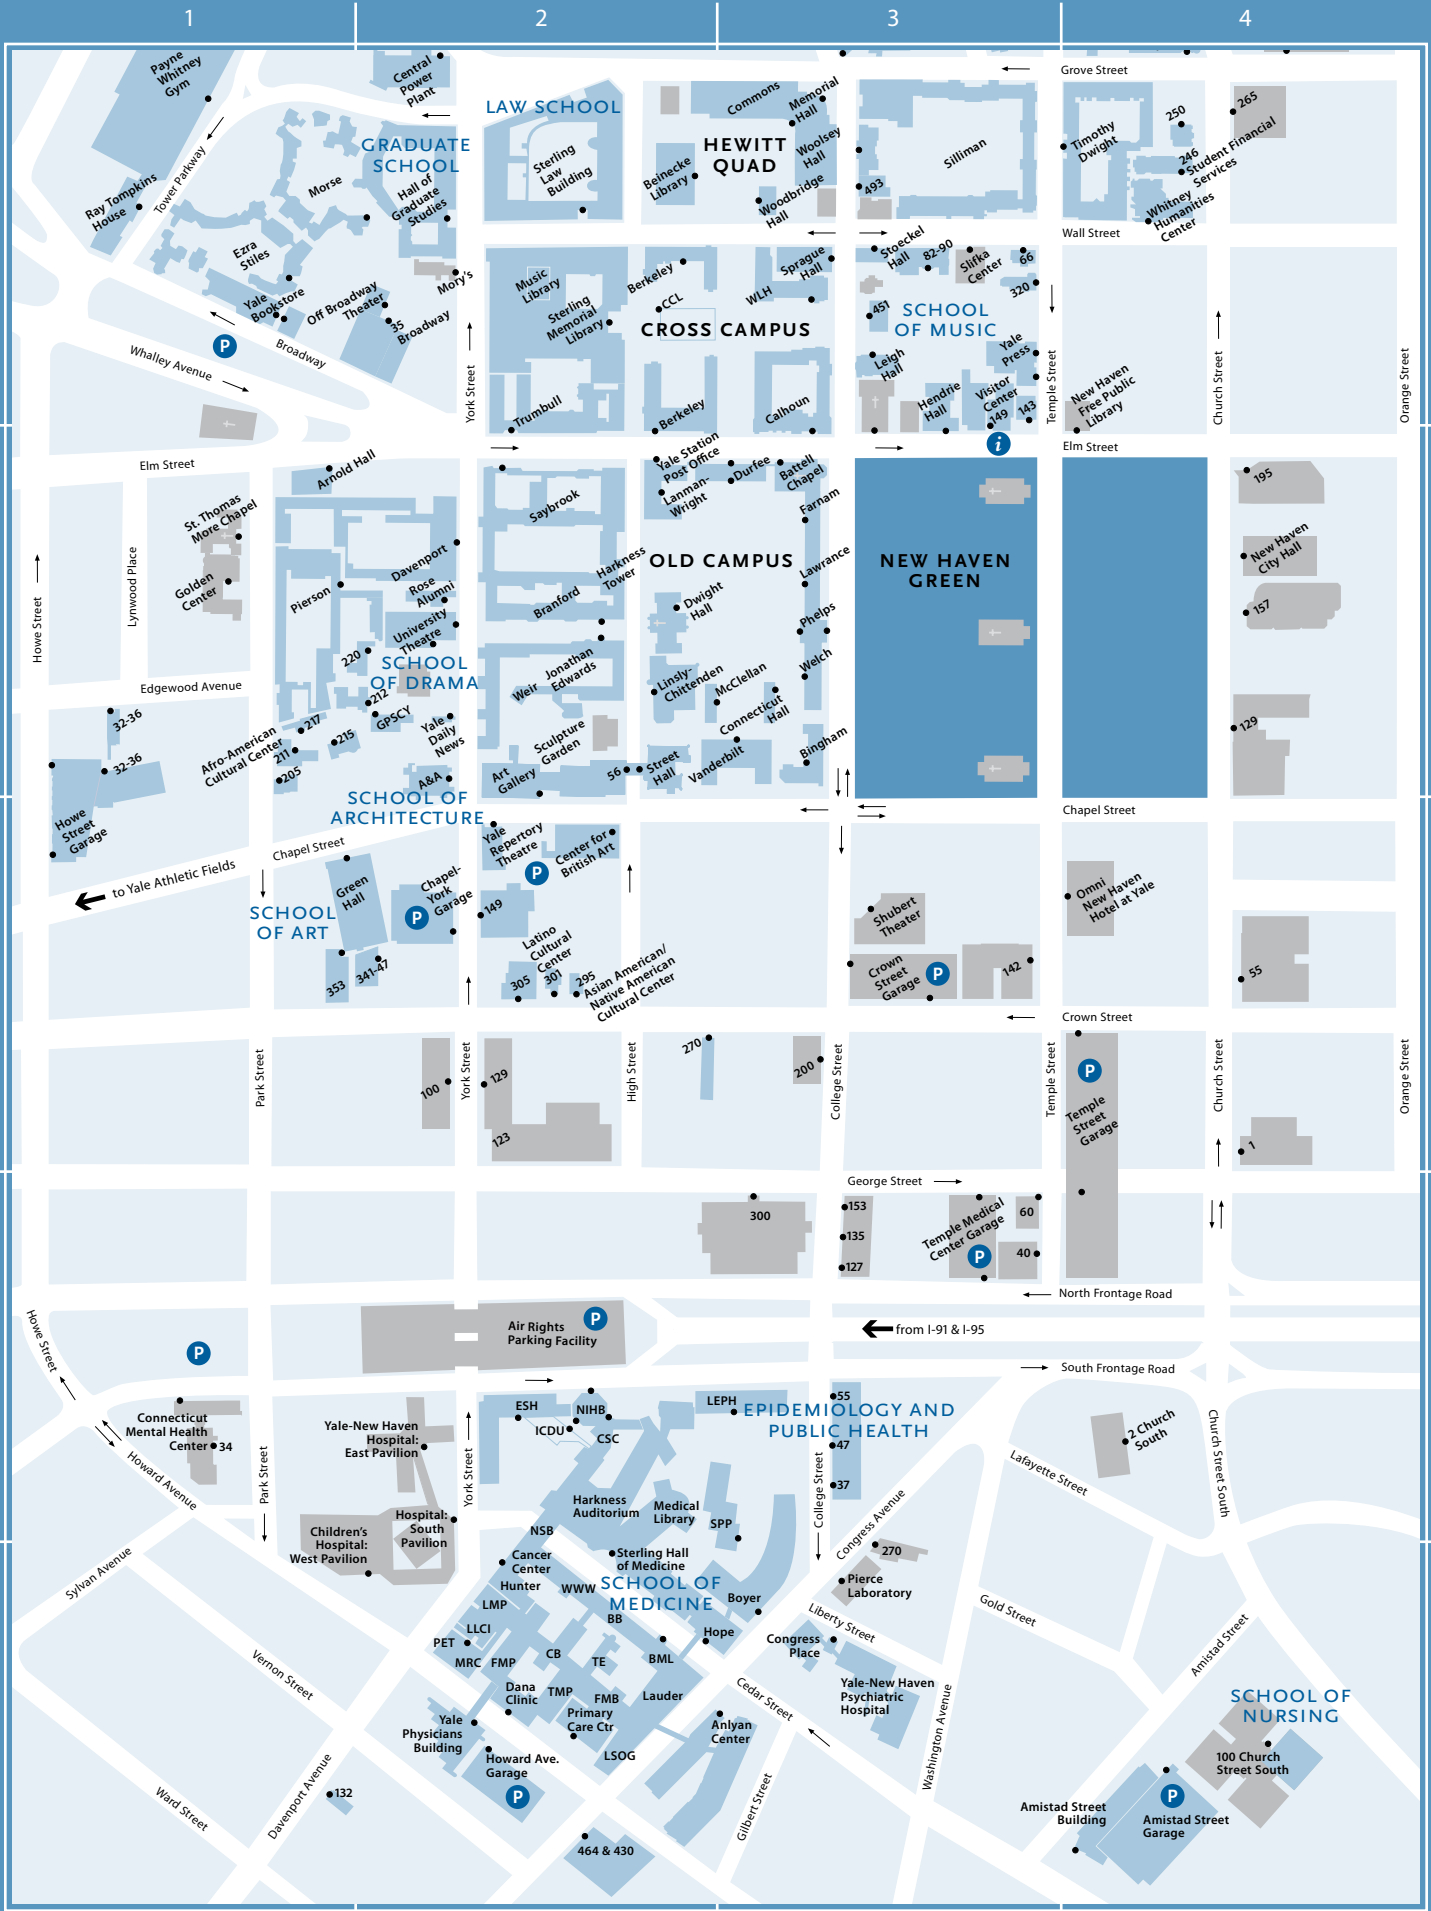

SCHOOL OF FORESTRY & ENVIRONMENTAL STUDIES

SCHOOL OF MANAGEMENT

GROVE STREET CEMETERY

from I-91 (Exit 3)

Audubon Street

Grove Street

SELECTED YALE BUILDINGS AND ADDRESSES

Allwin Hall D3 31 Hillhouse Ave	Davies Auditorium (Becton Center) E3 15 Prospect St	Hunter Building J2 15 York St	Morse Recital Hall (Sprague Hall) F3 470 College St	Sterling Memorial Library F2 120 High St
Amistad Street Building J4 10 Amistad St	Divinity School A1/2	Ingalls Rink D2 73 Sachem St	MRC/PET J2 789 Howard Ave	Stoeckel Hall F3 96 Wall St
Anlyan Center J2/3 300 Cedar St	Donaldson Commons D2 15 Mansfield St	Institution for Social and Policy Studies E3 77 Prospect St	Mudd Library D2 38 Mansfield St	Street Hall G2 1071 Chapel St
Architecture, School of G2	Drama, School of G2	International Center for Yale Students and Scholars E4 421 Temple St	Music, School of F3	Timothy Dwight College F4 345 Temple St
Arnold Hall G1 304 Elm St	Dunham Laboratory E3 10 Hillhouse Ave	Jonathan Edwards College G2 68 High St	Nathan Smith Building I2 333 Cedar St	Tompkins East J2 789 Howard Ave
Art, School of H1/2	Durfee Hall G3 198 Elm St	Kirtland Hall E3 2 Hillhouse Ave	New Haven and State Affairs Office E4 433 Temple St	Tompkins Memorial Pavilion J2 789 Howard Ave
Art & Architecture Building G2 180 York St	Dwight Hall and Memorial Chapel G2 67 High St	Kline Biology Tower C3 219 Prospect St	Nursing, School of J4	100 Tower Parkway E1/2
Bass Center C2/3 266 Whitney Ave	32–36 Edgewood Avenue G1	Kline Chemistry Laboratory C2 255 Prospect St	Osborn Memorial Laboratories D2/3 165 Prospect St	Trumbull College F2 241 Elm St
Battell Chapel G3 400 College St	Evans Hall D3 56 Hillhouse Ave	Kline Geology Laboratory C3 210 Whitney Ave	Payne Whitney Gymnasium F1 70 Tower Pkwy	Undergraduate Admissions D3 38 Hillhouse Ave
Becton Center E3 15 Prospect St	Ezra Stiles College F1 302 York St	Laboratory for Medicine and Pediatrics J2 15 York St	Peabody Museum of Natural History C3 170 Whitney Ave	University Theatre G2 222 York St
Beinecke Rare Book and Manuscript Library F2 121 Wall St	Farnam Hall G3 380 College St	Laboratory for Surgery, Obstetrics, and Gynecology J2 375 Congress Ave	Phelps Hall G3 344 College St	Vanderbilt Hall G3 1035 Chapel St
Bellamy Hall A2 354 Canner St	Farnam Memorial Building J2 310 Cedar St	Laboratory of Epidemiology and Public Health I3 60 College St	Pierce Laboratory J3 290 Congress Ave	Visitor Center F3 
Berkeley College F2 205 Elm St	Fisher Hall A2 352 Canner St	Lanman Center E1 70 Tower Pkwy	Pierson College G1 261 Park St	Warner House E3 1 Hillhouse Ave
Betts House B2 393 Prospect St	Fitkin Memorial Pavilion and Amphitheater J2 789 Howard Ave	Lanman-Wright Hall G2 206 Elm St	President's House D3 43 Hillhouse Ave	Watson Center D3 60 Sachem St
Bingham Hall G3 300 College St	Forestry & Environmental Studies, School of C2	Lauder Hall J2 310 Cedar St	Primary Care Center J2 789 Howard Ave	Watson Hall E3 51 Prospect St
Boardman Building J2 330 Cedar St	Founders Hall D2 135 Prospect St	Law School F2	Public Health, Epidemiology and I3	Welch Hall G3 330 College St
Boyer Center J3 295 Congress Ave	Gibbs Laboratories C3 260 Whitney Ave	Lawrence Hall G3 358 College St	Ray Tompkins House F1 20 Tower Pkwy	Whitney Grove Square E4 2 Whitney Ave
Brady Memorial Laboratory J2 310 Cedar St	Graduate School of Arts and Sciences F2	Leet Oliver Memorial Hall E3 12 Hillhouse Ave	Rose Alumni House G2 232 York St	Whitney Humanities Center F4 53 Wall St
Branford College G2 74 High St	Greeley Memorial Laboratory B1 370 Prospect St	Leigh Hall F3 435 College St	Rose Center E1 101 Ashmun St	Winchester Building J2 25 York St
Calhoun College F3 189 Elm St	Green Hall H1/2 1156 Chapel St	Leitner Observatory B2 355 Prospect St	Rosenfeld Hall E4 109–111 Grove St	Woodbridge Hall F3 105 Wall St
100 Church Street South J4	Hall of Graduate Studies F2 320 York St	Linsly-Chittenden Hall G2 63 High St	Sacred Music, Institute of A1	Woolsey Hall F3 500 College St
Class of 1954 Chemistry Research Building B2 275 Prospect St	Hammond Hall D2 14 Mansfield St	Lippard Laboratory J2 15 York St	Sage-Bowers Hall C2 205 Prospect St	Wright Laboratory B3 272 Whitney Ave
Class of 1954 Environmental Science Center D3 21 Sachem St	Harkness Hall (Central Campus) F3 100 Wall St	Luce Hall D3 34 Hillhouse Ave	Saybrook College G2 242 Elm St	Wright Laboratory West B/C3 268 Whitney Ave
Clinic Building J2 789 Howard Ave	Harkness Memorial Auditorium (Sterling Hall of Medicine) I2 333 Cedar St	Malone Center E3 55 Prospect St	Sheffield-Sterling-Strathcona Hall E3 1 Prospect St	Yale Bookstore F1 77 Broadway
Collection of Musical Instruments E3 15 Hillhouse Ave	Harkness Memorial Hall (Medical Center) I2 367 Cedar St	Management, School of D2/3	Silliman College F3 505 College St	Yale Bowl Y3 249 Derby Ave
College Place I3 37–55 College St	Harkness Tower G2 74 High St	Marquand Chapel (Sterling Divinity Quadrangle) A2 409 Prospect St	Sloane Physics Laboratory C2 217 Prospect St	Yale Cabaret G1 217 Park St
Commons F3 168 Grove St	Harris Building I2 230 South Frontage Rd	Marsh Hall B1 360 Prospect St	Sprague Hall F3 470 College St	Yale Center for British Art H2 1080 Chapel St
Congress Place J3 301 Cedar St	Health Services Center E3 17 Hillhouse Ave	Mason Laboratory E3 9 Hillhouse Ave	Steinbach Hall D3 52 Hillhouse Ave	Yale-New Haven Psychiatric Hospital J3 184 Liberty St
Connecticut Hall G3 1017 Chapel St	Helen Hadley Hall E3 420 Temple St	McClellan Hall G3 1037 Chapel St	Sterling Chemistry Laboratory C2 225 Prospect St	Yale Physicians Building J2 800 Howard Ave
Cross Campus Library F2 119 High St	Hendrie Hall F3 165 Elm St	Medicine, School of I/J2	Sterling Divinity Quadrangle A1/2 409 Prospect St	Yale Press F3 302 Temple St
Curtis Hall A2 350 Canner St	Hope Memorial Building J2/3 315 Cedar St	Morse College F1 304 York St	Sterling Hall of Medicine I/J2 333 Cedar St	Yale Repertory Theatre H2 1120 Chapel St
Dana Clinic Building J2 789 Howard Ave	Horchow Hall D3 55 Hillhouse Ave	Memorial Hall F3 College and Grove Sts	Sterling Law Building F2 127 Wall St	Yale Sustainable Food Project Farm B2 Edwards St
Davenport College G2 248 York St				Yale University Art Gallery G2 1111 Chapel St